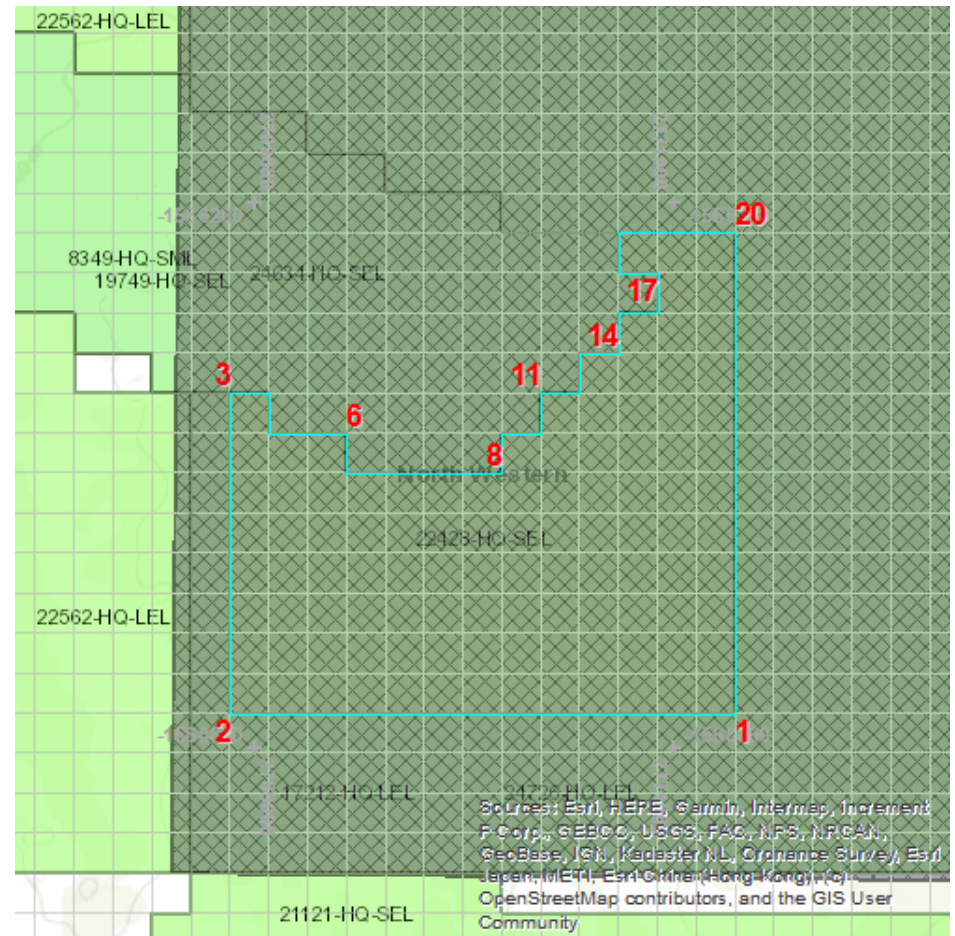

License Details

16/07/2019

License Details

(22428-HQ-SEL)

Active

Small Scale Exploration License (Exploration)

General			
Jurisdiction:	MM Act (2008 & 2015), Regs (2016)	Application Date:	10/11/2017
Region:	Zambia	Expiry Date:	26/04/2022
Official Area:	348.8625 ha	Grant Date:	27/04/2018
Application Number:	104355-HQ-SEL		
Commodities:	Ag, Au, Co, Cu, Fe, GRF, Mn, Ni, Th, U		

Small Scale Exploration License (Exploration)

Coordinates And Shape

Coordinates

Official Area: 348.8625 ha
Coordinate system: GCS_Arc1950

	Latitude	Longitude
Part 1		
1	13° 57' 00.00" S	024° 53' 42.00" E
2	13° 57' 00.00" S	024° 52' 24.00" E
3	13° 56' 12.00" S	024° 52' 24.00" E
4	13° 56' 12.00" S	024° 52' 30.00" E
5	13° 56' 18.00" S	024° 52' 30.00" E
6	13° 56' 18.00" S	024° 52' 42.00" E
7	13° 56' 24.00" S	024° 52' 42.00" E
8	13° 56' 24.00" S	024° 53' 06.00" E
9	13° 56' 18.00" S	024° 53' 06.00" E
10	13° 56' 18.00" S	024° 53' 12.00" E
11	13° 56' 12.00" S	024° 53' 12.00" E
12	13° 56' 12.00" S	024° 53' 18.00" E
13	13° 56' 06.00" S	024° 53' 18.00" E
14	13° 56' 06.00" S	024° 53' 24.00" E
15	13° 56' 00.00" S	024° 53' 24.00" E
16	13° 56' 00.00" S	024° 53' 30.00" E
17	13° 55' 54.00" S	024° 53' 30.00" E
18	13° 55' 54.00" S	024° 53' 24.00" E
19	13° 55' 48.00" S	024° 53' 24.00" E
20	13° 55' 48.00" S	024° 53' 42.00" E

License Shape

Small Scale Exploration License (Exploration)

Map References

Map Reference	Category	Full Map Reference	Area Percentage
Zambia	Country	Zambia	100.00 %
North Western	Province	Zambia, North Western	100.00 %
Mufumbwe	District	Zambia, North Western, Mufumbwe	100.00 %